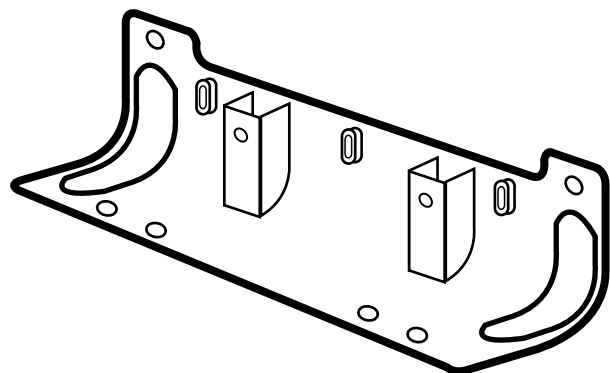

Description: Bottom Bracket
Usage: 2-Stage & 3-Stage Handles
Part Numbers: P7121A for 7118
P7121B for 7120/7122
P7121C for 7124
P7121D for 7126
P7121E for 7129/7134