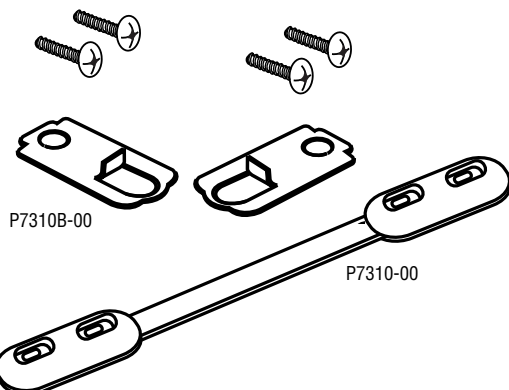

Note: Not Interchangeable
with P5002

Description: Two Stage Retractable Handle w/ TPR

Usage: 29" SUV Rollaboard

Part Numbers: P7103-01 for 29" SUV Rollaboard - Black

Crew4 Parts Catalog

Handle Systems

Description: Top/Side Carry Handle Grip
Usage: Rollboards
Part Numbers: P7111G Black
 P7111G-02 Pacific Blue

Description: Handle Inner Bezel
Usage: 2-Stage & 3-Stage Handles
Part Numbers: P7123

Description: Top/Side Carry Handle End Cap
Usage: All Rolling Items/Deluxe Garment Bag
Part Numbers: P7310A-01 Black - End Caps
 P7310A-02 Pacific Blue - End Caps

Note: For each set of end caps order the following:

- (1) P7310-00 Alignment Bracket
- (2) P7350-00 Screw - T4 x 14mm
- (2) P8165 Screw - T4 x 16mm
- (2) P7310B-00 Bracket, Carry Handle

Description: Bottom Bracket
Usage: 2-Stage & 3-Stage Handles
Part Numbers: P7121A for 7118
 P7121B for 7120/7122
 P7121C for 7124
 P7121D for 7126
 P7121E for 7129/7134