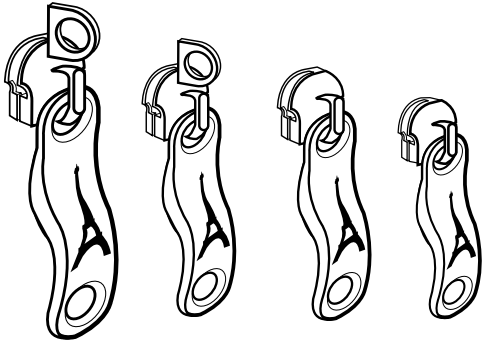

Description: Axle
Usage: SUV Rollaboard
Part Numbers: P7958

Description: Axle
Usage: Rollboards, Rolling Garment Bag
Part Numbers: P9080

Description: Wheel
Usage: SUV Rollaboard
Part Numbers: P9081W

Description: Wheel
Usage: Rollboards, Rolling Garment Bag
Part Numbers: P7113W Black
 P7113W-02 Pacific Blue

Crew4 Parts Catalog

Hardware

Description: Zipper Sliders with Logo Pulls
Usage: All Products
Part Numbers: P7191-16 (#10 Locking Slider w/ Logo Pull)
 P7193-16 (#8 Locking Slider w/ Logo Pull)
 P7195-16 (#8 Slider w/ Logo Pull)
 P7196-16 (#5 Slider w/ Logo Pull)