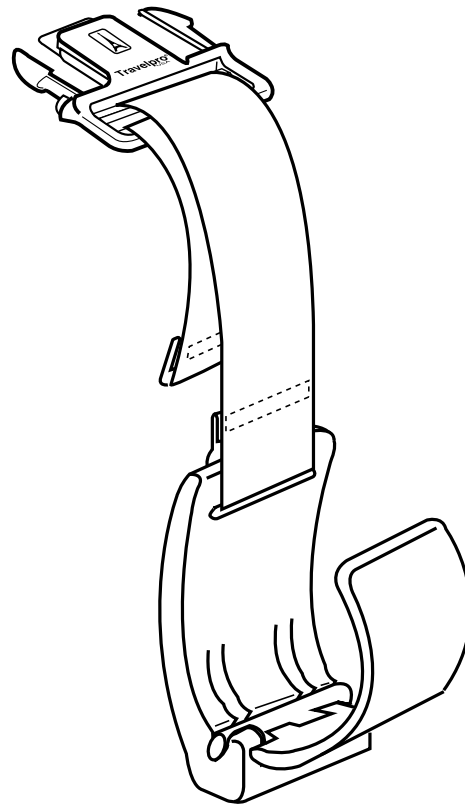

Description: Adjustable Attachment Clip
Usage: Rollaboards
Part Numbers: P7115 Black
P7115-02 Pacific Blue