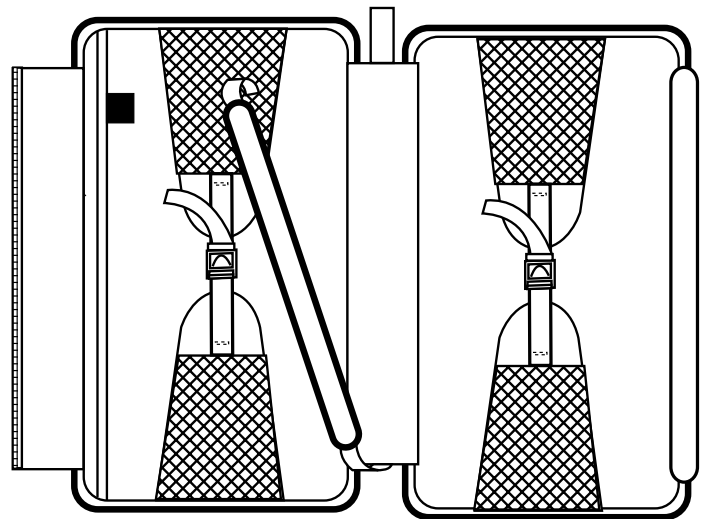

Crew4 Parts Catalog

Accessories

Description: Shoulder Strap
Usage: Attachables / Rolling Tote
Part Number: P7117 Black
 P7117-02 Pacific Blue

Description: Suit Folder, Single
Usage: Rollaboards
Part Number: P7124A (20" Rollaboard) Black
 P7124A-05 (20" Rollaboard) Gray
 P7125A (22"/24" Rollaboards) Black
 P7125A-05 (22"/24" Rollaboards) Gray
 P7126A (26"/29" Rollaboards) Black
 P7126A-05 (26"/29" Rollaboards) Gray