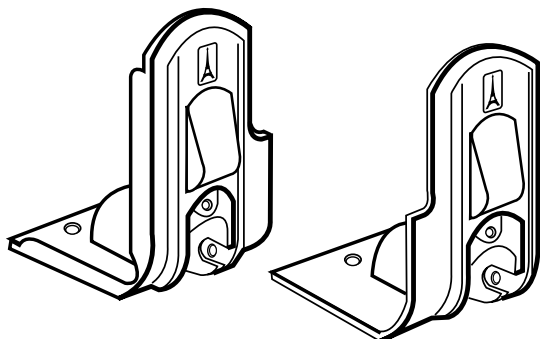

Crew4 Parts Catalog

Component Parts

Description: Wheel Housing
Usage: Rollboards, Rolling Garment Bag
Part Numbers: P7113 (Left) Black
P7113-02 (Left) Pacific Blue
P7114 (Right) Black
P7114-02 (Right) Pacific Blue