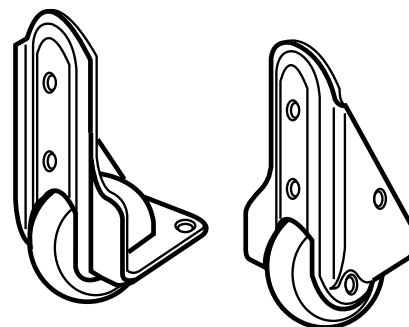

Description: Wheel Housing Assembly
Usage: Rolling Tote
Part Numbers: P6212 (Left) Black
P6212-02 (Left) Pacific Blue
P6213 (Right) Black
P6213-02 (Right) Pacific Blue

Description: Lock Clip for Wheel Housing
Usage: SUV Rollaboard
Part Numbers: P7927L
Note Order with: P7927S Screw T4x7mm
P7927W Washer/Locking clip 1x4.3x7

Description: Axle
Usage: SUV Rollaboard
Part Numbers: P7958

Description: Axle
Usage: Rollboards, Rolling Garment Bag
Part Numbers: P9080

Description: Wheel
Usage: SUV Rollaboard
Part Numbers: P9081W

Description: Wheel
Usage: Rollboards, Rolling Garment Bag
Part Numbers: P7113W Black
P7113W-02 Pacific Blue