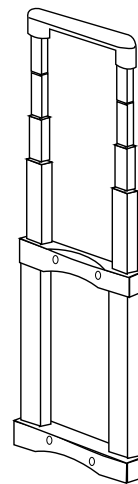

Travelpro[®]
USA

Crew4[™]

Parts Catalog
2003

Crew4 Parts Catalog

Table of Contents

Handle Systems	3
Two Stage Retractable Handle	3
Three Stage Retractable Handle	3
Five Stage Retractable Handle	3
Top/Side Carry Handle	5
Handle Inner Bezel	5
Bottom Bracket	5
Component Parts	6
Wally Clamp	6
Tower Bar Hook	6
Attachment Clip Base	6
Skid Plate	6
Bumper Feet	7
Speed Buckles	7
Hardware	8
Wheel Housing Assemblies	8
Zipper Sliders and Pulls	9
Logo Patch	10
Hanger Brace	10
Snap Stud & Snap Cap	10
Dog Leash Clips	10
Screws, Washers & Nuts	11
Accessories	12
Wet Pockets	12
Adjustable Attachment Clip	12
Combination Lock	12
Door Hook with Dog Leash Clip	12
Shoulder Strap	13
Suit Folders	13
Price List	14

Crew4 Parts Catalog

Handle Systems

Description: Two Stage Retractable Handle w/ TPR
Usage: Rollaboards
Part Numbers: P7105 for 24" Rollaboard - Black
 P7105-02 for 24" Rollaboard - Pacific Blue
 P7106 for 26" Rollaboard - Black
 P7106-02 for 26" Rollaboard - Pacific Blue
 P7107 for 29" Rollaboard - Black
 P7107-02 for 29" Rollaboard - Pacific Blue

Description: Three Stage Retractable Handle w/ TPR
Usage: Rollaboards
Part Numbers: P7101 for 18" Rollaboard - Black
 P7101-02 for 18" Rollaboard - Pacific Blue
 P7102 for 20" Rollaboard - Black
 P7102-02 for 20" Rollaboard - Pacific Blue
 P7104 for 22" Rollaboard - Black
 P7104-02 for 22" Rollaboard - Pacific Blue

Description: Three Stage Retractable Handle w/ TPR
Usage: Rolling Garment Bag
Part Numbers: P7108 for Rolling Garment - Black
 P7108-02 for Rolling Garment - Pacific Blue

Description: Five Stage Retractable Handle
Usage: Rolling Tote
Part Numbers: P5002 Black
 P5002-02 Pacific Blue