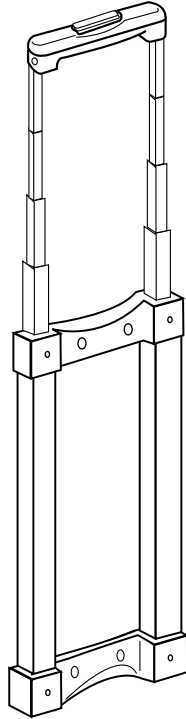

Crew4 Parts Catalog

Handle Systems

Description: Two Stage Retractable Handle w/ TPR
Usage: Rollaboards
Part Numbers: P7105 for 24" Rollaboard - Black
 P7105-02 for 24" Rollaboard - Pacific Blue
 P7106 for 26" Rollaboard - Black
 P7106-02 for 26" Rollaboard - Pacific Blue
 P7107 for 29" Rollaboard - Black
 P7107-02 for 29" Rollaboard - Pacific Blue

Description: Three Stage Retractable Handle w/ TPR
Usage: Rollaboards
Part Numbers: P7101 for 18" Rollaboard - Black
 P7101-02 for 18" Rollaboard - Pacific Blue
 P7102 for 20" Rollaboard - Black
 P7102-02 for 20" Rollaboard - Pacific Blue
 P7104 for 22" Rollaboard - Black
 P7104-02 for 22" Rollaboard - Pacific Blue

Description: Three Stage Retractable Handle w/ TPR
Usage: Rolling Garment Bag
Part Numbers: P7108 for Rolling Garment - Black
 P7108-02 for Rolling Garment - Pacific Blue

Description: Five Stage Retractable Handle
Usage: Rolling Tote
Part Numbers: P5002 Black
 P5002-02 Pacific Blue

Note: Not Interchangeable
with P9209-01

Crew4 Parts Catalog

Handle Systems

Description: Five Stage Retractable Locking Handle

Usage: Rolling Tote

Part Numbers: P9209-01 for Rolling Tote - Black

P9209-02 for Rolling Tote - Pacific Blue