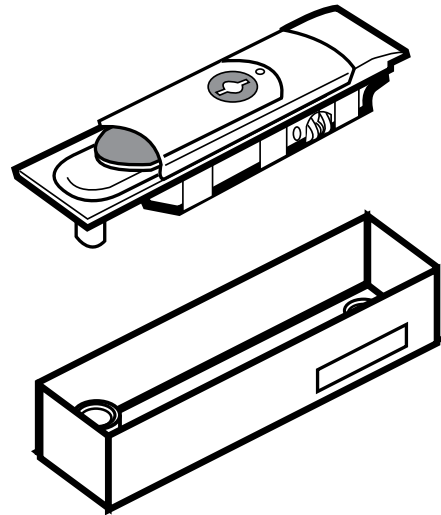

Crew HardSide Parts Catalog

Hardware

Description: Key for Lock
Usage: Rollaboards
Part Numbers: P4161K

Description: Key Lock Mechanism (Left)
Usage: Rollaboards
Part Numbers: P4161L (Black)
P4161L-05 (Silver)

Description: Key Lock Mechanism (Right)
Usage: Rollaboards
Part Numbers: P4161R (Black)
P4161R-05 (Silver)