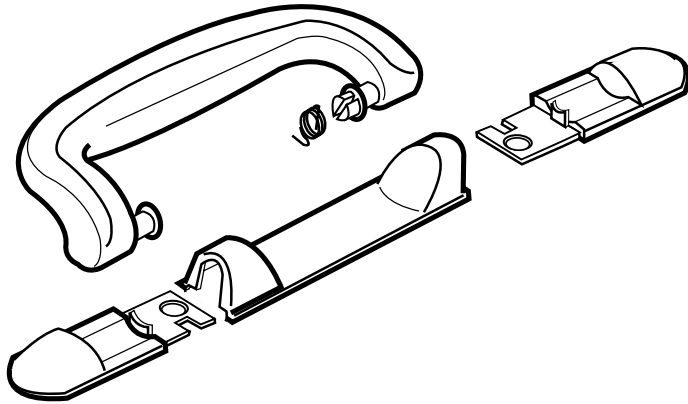

Travelpro[®]
USA

Crew HardSide

Parts Catalog

Crew HardSide Parts Catalog

Table of Contents

Handle Systems	3
Two Stage Retractable Handle	3
Three Stage Retractable Handle	3
Top Carry Handle	4
Side Carry Handle	4
Component Parts	5
Bottom Bracket	5
Metal Logo	5
Letter Sheet	5
Bumper Guard	5
Bumper Guard	6
Attachment Clip Base	6
Full Length Bumper Foot	6
Hinge with Foot	6
Hinge	6
Wheel Housings	7
Wet pocket	8
Corner Guard	8
Hardware	9
Key for Lock	9
Key Lock Mechanism	9
Combination Lock	9
Cross Strap with Buckle	9
Divider Clip Assembly	10
Divider Clip Catch	10
Cross Strap Holddown Clip	10
Accessories	11
Attachment Strap	11
ID Tag Holder	11
Hanger	11
Hanger Bracket	11
Suit Folder Panel	11
Price List	12

Crew HardSide Parts Catalog

Handle Systems

Description: Three Stage Retractable Handle
Usage: Rollaboards
Part Numbers: P4104 22" Rollaboard (Black)
P4104-05 22" Rollaboard (Silver)

Description: Two Stage Retractable Handle
Usage: Rollaboards
Part Numbers: P4106 26" Rollaboard (Black)
P4106-05 26" Rollaboard (Silver)
P4107 29" Rollaboard (Black)
P4107-05 29" Rollaboard (Silver)

Crew HardSide Parts Catalog

Handle Systems

Description: Top Carry Handle
Usage: Rollaboards
Part Numbers: P4109 4026/4029 (Black)
P4109-05 4026/4029 (Silver)

Description: Top Carry Handle
Usage: Rollaboards
Part Numbers: P4110 4022 (Black)
P4110-05 4022 (Silver)