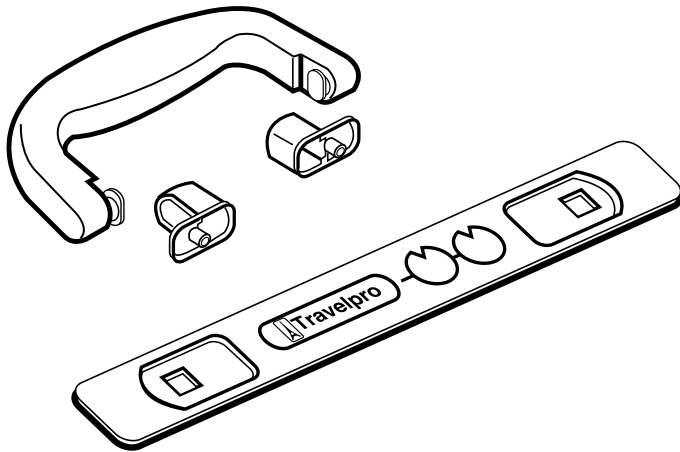

Travelpro[®]
USA

Crew HardSide

Parts Catalog

Crew HardSide Parts Catalog

Table of Contents

Handle Systems	3
Two Stage Retractable Handle	3
Three Stage Retractable Handle	3
Top Carry Handle	4
Side Carry Handle	4
Component Parts	5
Bottom Bracket	5
Metal Logo	5
Letter Sheet	5
Bumper Guard	5
Bumper Guard	6
Attachment Clip Base	6
Full Length Bumper Foot	6
Hinge with Foot	6
Hinge	6
Wheel Housings	7
Wet pocket	8
Corner Guard	8
Hardware	9
Key for Lock	9
Key Lock Mechanism	9
Combination Lock	9
Cross Strap with Buckle	9
Divider Clip Assembly	10
Divider Clip Catch	10
Cross Strap Holddown Clip	10
Accessories	11
Attachment Strap	11
ID Tag Holder	11
Hanger	11
Hanger Bracket	11
Suit Folder Panel	11
Price List	12

Crew HardSide Parts Catalog

Handle Systems

Description: Three Stage Retractable Handle
Usage: Rollaboards
Part Numbers: P4104 22" Rollaboard (Black)
P4104-05 22" Rollaboard (Silver)

Description: Two Stage Retractable Handle
Usage: Rollaboards
Part Numbers: P4106 26" Rollaboard (Black)
P4106-05 26" Rollaboard (Silver)
P4107 29" Rollaboard (Black)
P4107-05 29" Rollaboard (Silver)

Crew HardSide Parts Catalog

Handle Systems

Description: Top Carry Handle
Usage: Rollaboards
Part Numbers: P4109 4026/4029 (Black)
P4109-05 4026/4029 (Silver)

Description: Top Carry Handle
Usage: Rollaboards
Part Numbers: P4110 4022 (Black)
P4110-05 4022 (Silver)