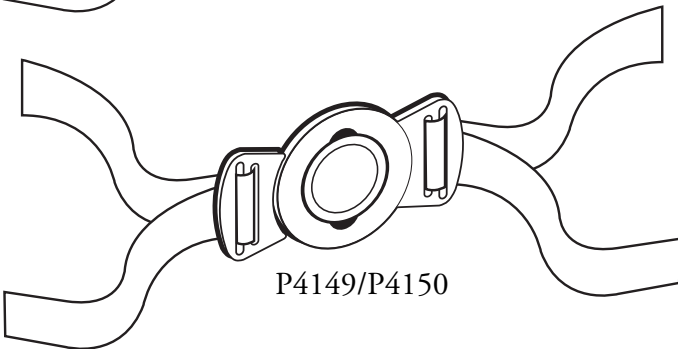

Hardware

Description: Key for Lock
Usage: Rollaboards
Part Numbers: P4161K

Description: Key Lock Mechanism (Left)
Usage: Rollaboards
Part Numbers: P4161L (Black)
P4161L-05 (Silver)

Description: Key Lock Mechanism (Right)
Usage: Rollaboards
Part Numbers: P4161R (Black)
P4161R-05 (Silver)