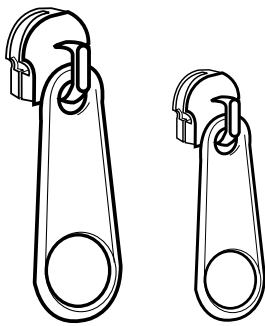

## *Component Parts*

**Description:** Speed Buckle  
**Usage:** Rollaboards  
**Part Numbers:** P8220

**Description:** Skid Plate  
**Usage:** Rolling Items  
**Part Numbers:** P8242 (18" and 22" Rollaboards)  
P8243 (24", 26", 29" and Garment Bag)  
P8244 (Rolling Duffel)

# FlightPro™ Parts Catalog

## Hardware

**Description:** Zipper Sliders with Pulls  
**Usage:** All Products  
**Part Numbers:** P8292 (#10 Locking Slider w/ Logo Pull)  
 P8293 (#8 Locking Slider w/ Logo Pull)  
 P8294 (#8 Slider w/ Logo Pull)  
 P8295 (#5 Slider w/ Logo Pull)  
 P8296 (#8 Slider w/ Expandable Pull)

**Description:** Zipper Pulls  
**Usage:** All Products  
**Part Numbers:** P8262 (Zipper Pull, Logo, #10)  
 P8263 (Zipper Pull, Logo, #8)  
 P8264 (Zipper Pull, Logo, #5)  
 P8265 (Zipper Pull, Expandable, #8)