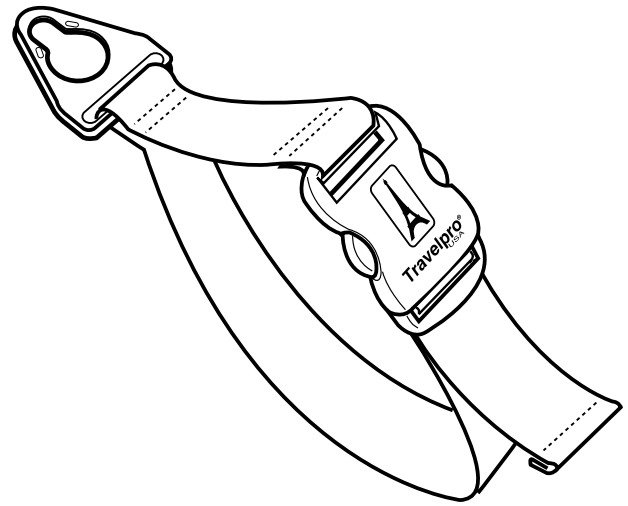

Description: Adjustable Attachment Clip
Usage: Rollboards
Part Numbers: P7915