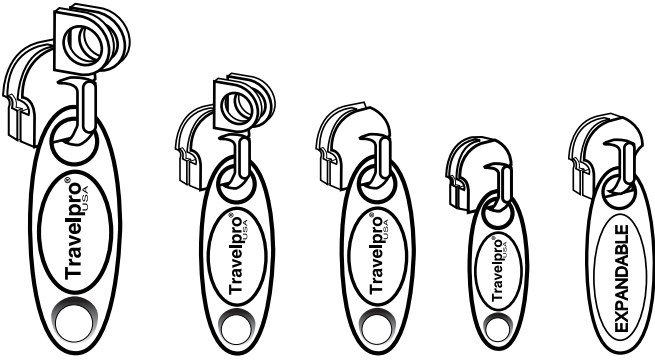

FlightPro™ Parts Catalog

Hardware

Description: Zipper Sliders with Pulls
Usage: All Products
Part Numbers: P8292 (#10 Locking Slider w/ Logo Pull)
P8293 (#8 Locking Slider w/ Logo Pull)
P8294 (#8 Slider w/ Logo Pull)
P8295 (#5 Slider w/ Logo Pull)
P8296 (#8 Slider w/ Expandable Pull)